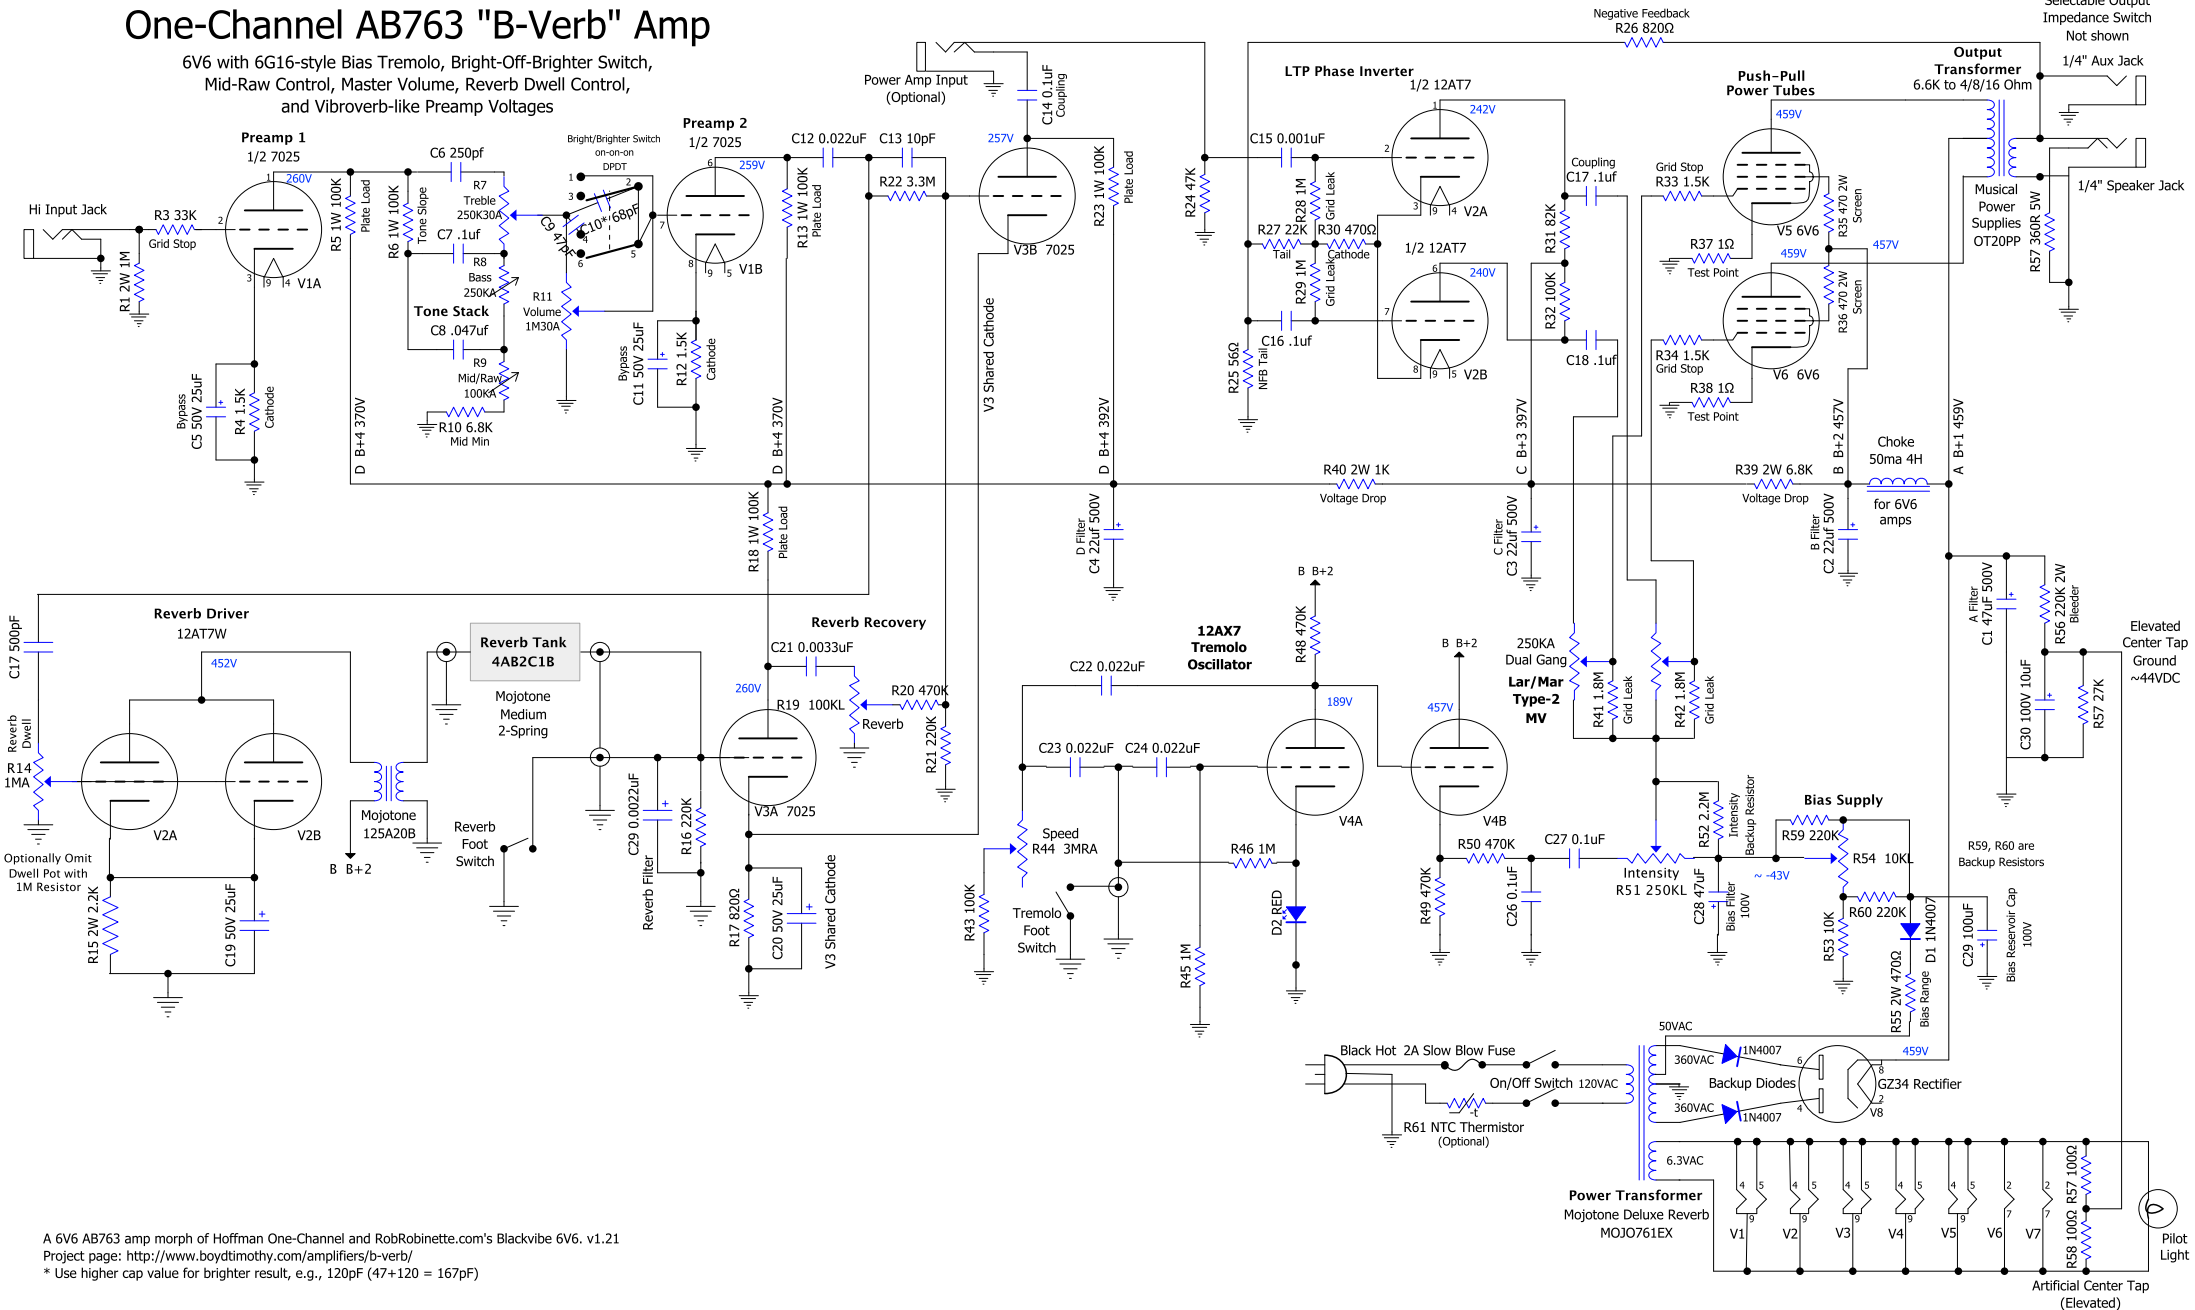

One-Channel AB763 "B-Verb" Amp

6V6 with 6G16-style Bias Tremolo, Bright-Off-Brighter Switch, Mid-Raw Control, Master Volume, Reverb Dwell Control, and Vibroverb-like Preamp Voltages